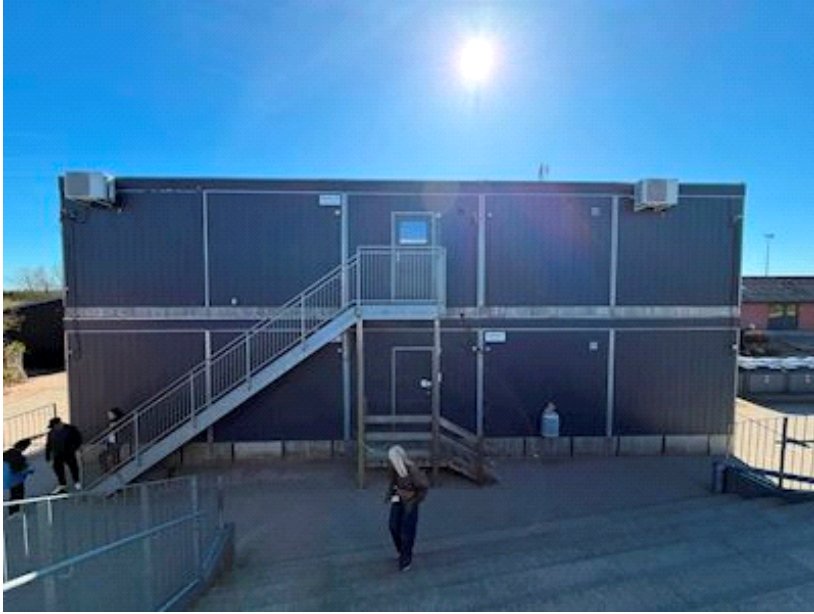

297 m², Dining/office wagon

Fusall.com
Nordensvej 1
7000 Fredericia

Sælger
Morten Bork
morten@easywagon.com
+4520923093

420 Sleeping trailer

Priser, Sale	
Price excl. VAT	DKK 498.000
Priser, Leasing	
Payout	DKK 50.000
Term	48
Residual value	DKK 50.000
Payment per month	DKK 10.700

Basis	
Type	
Aksel	n/a
Stand	Good
Price	
DKK	498000
EUR	68000

Weight	
Overall weight	50000
Dimensions	
External height	3250
External width	3300
External length	9000

Plumbing & electricity	
Electrical connection	400V - 16 A
Water connection	3/4"
Drain	110 mm kloak

Beskrivelse

This 420 Easywagon is a compact and practical crew trailer that combines mobility with a functional interior. On the outside, it appears robust and easy to transport, while the inside is efficiently designed with a sleeping area, table, storage space, and a small kitchenette with a sink and refrigerator. The trailer is well suited for construction sites, events, or temporary accommodation where a simple and comfortable solution is needed.